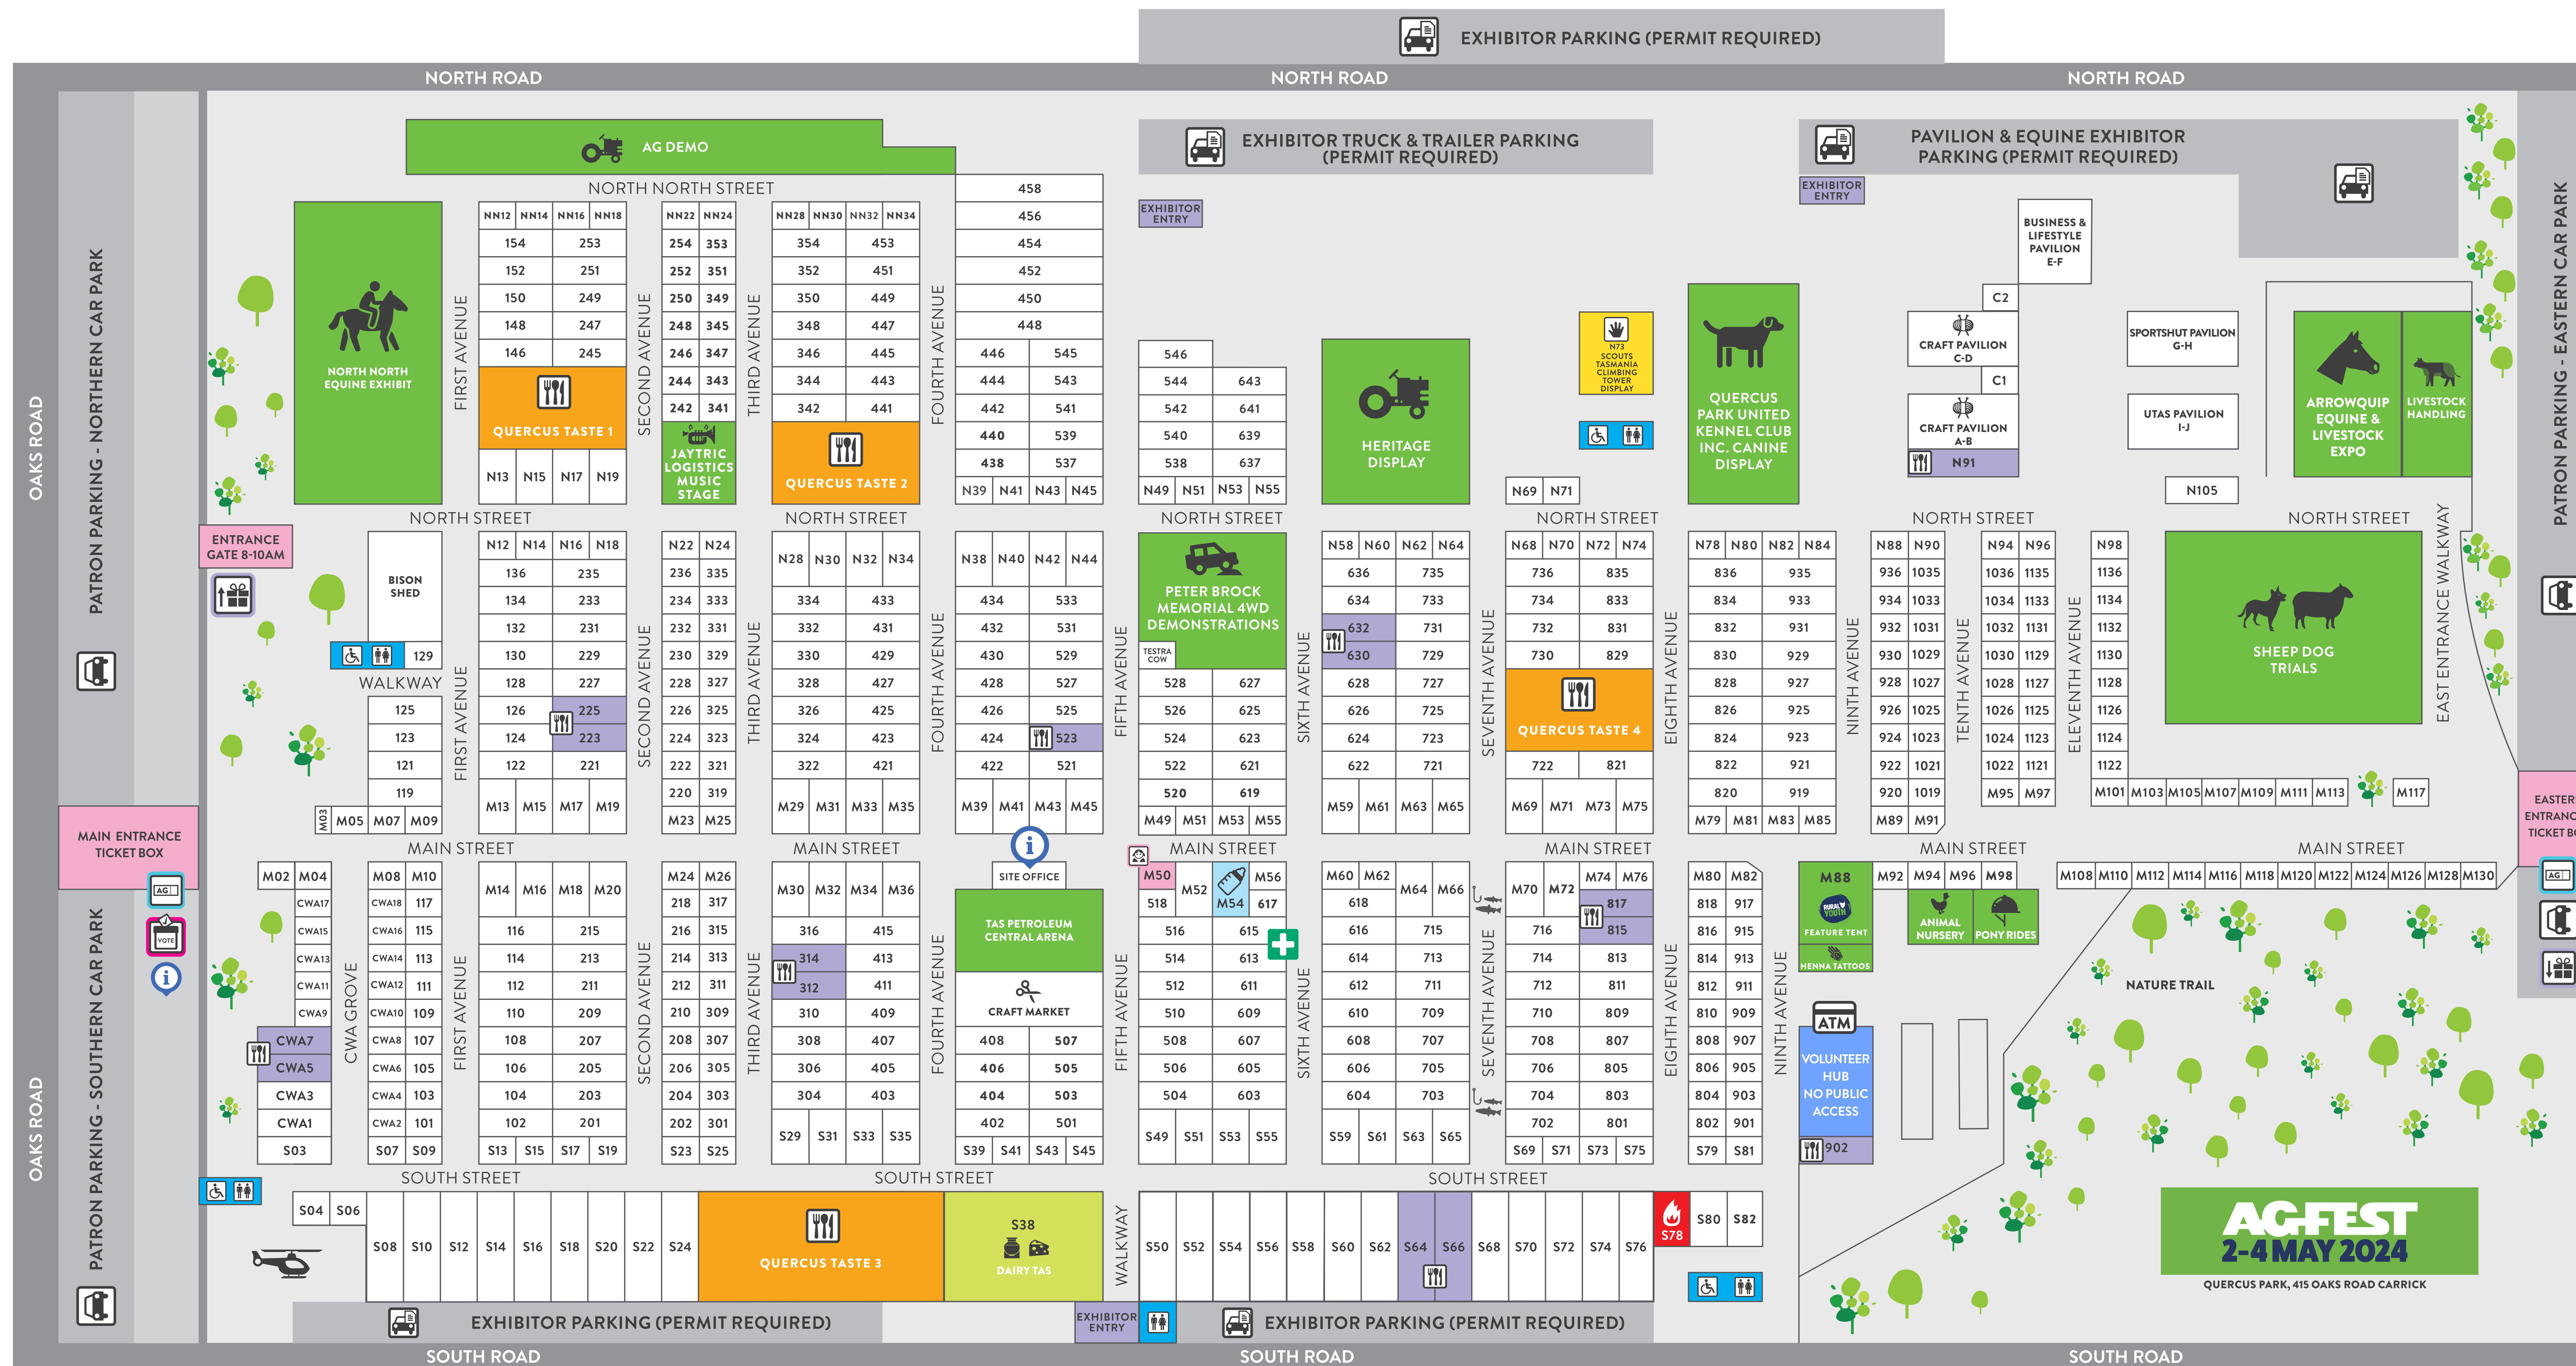

AGFEST 2024 SITE MAP

FOR ON-SITE ASSISTANCE CALL 0448 344 384

MAIN ATTRACTIONS:

- Pony Rides
- Arrowquip Equine and Livestock Expo & Arena
- Peter Brock 4WD Demonstrations
- Dairy Tas
- Sheep Dog Trials
- Animal Nursery
- North North Equine Exhibit
- Heritage Display
- Livestock Handling
- Quercus Park United Kennel Club
- JAYTRIC Logistics Music Stage
- Ag Demonstrations
- Henna Tattoos

FACILITIES:

- Helicopter Flights
- Toilets
- Scouts Tas Climbing Tower
- Accessible Toilets
- Marine Precinct
- Quercus Taste
- Craft Pavilion
- Community Caterer
- Animal Nursery
- Picnic Area
- Craft Market
- Visitor Information
- ATM
- Lost Children
- Baby Feed & Change
- Car Park
- Car Park (Permit Req.)
- Ticket Box
- St John First Aid
- Tasmanian Fire Service
- Polling Booth (Saturday Only)

IN THE EVENT OF AN EMERGENCY
DIAL 000